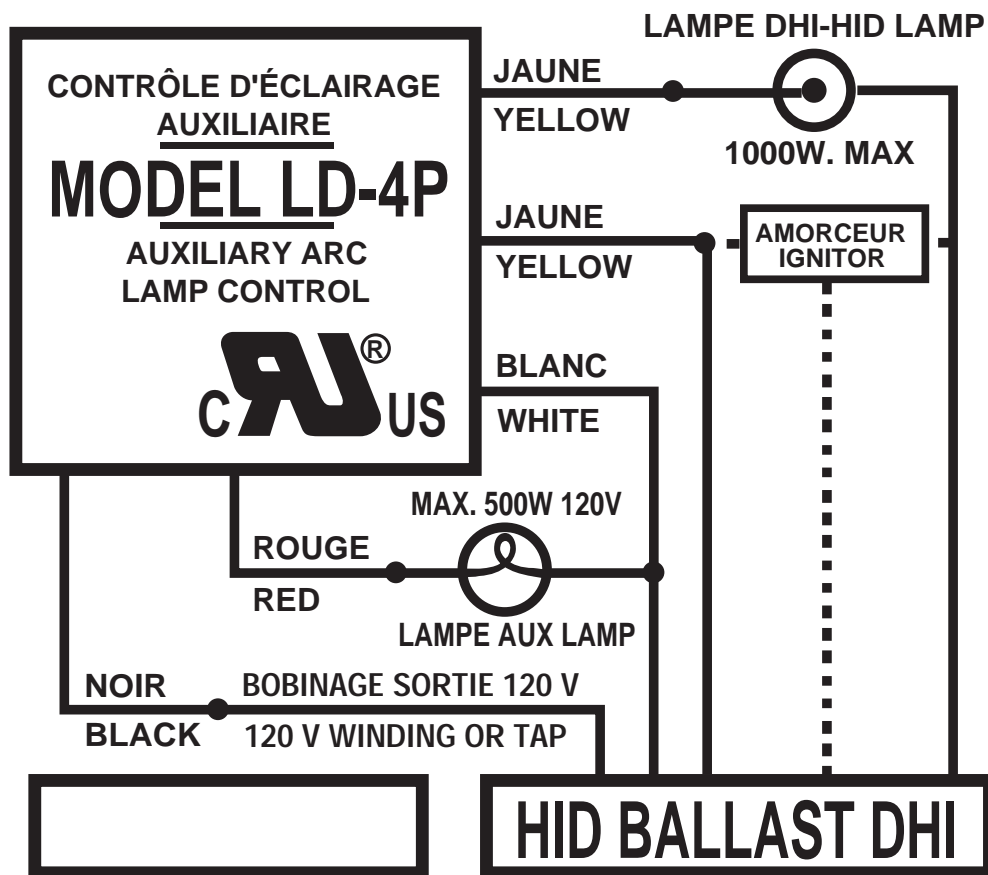

LENDAR DESIGN INC.

1360 Mont-Hibou, Sainte-Adèle, Qc, Canada J8B 1X7 Tel.: (450) 229-5597 Fax: (450) 229-6509 <http://www.lendar.com>

AUXILIARY ARC LAMP CONTROL Model LD-4P

LENDAR DESIGN INC.

FABRIQUÉ AU
MADE IN

CANADA