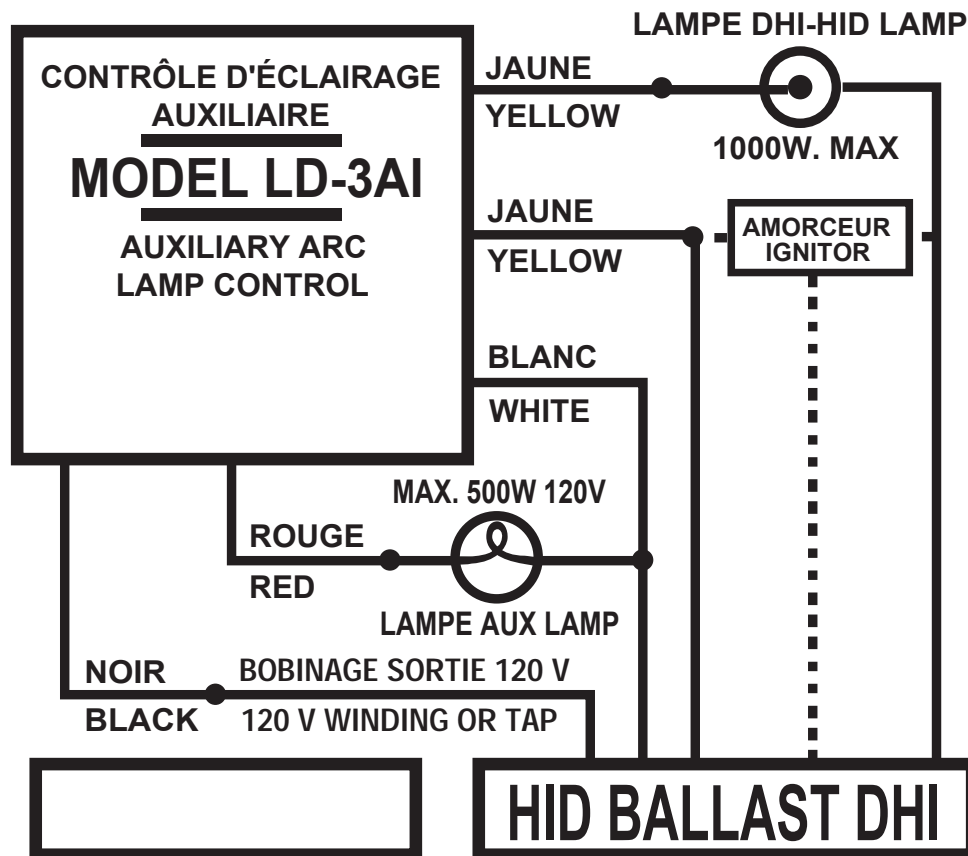

LENDAR DESIGN INC

1360 Mont-Hibou, Sainte-Adèle, Qc, Canada J8B 1X7

Tel.: 450 229-5597

lendar@lendar.com

lendar.com

AUXILIARY ARC LAMP CONTROL Model LD-3AI

LENDAR DESIGN INC

FABRIQUÉ AU
MADE IN

CANADA