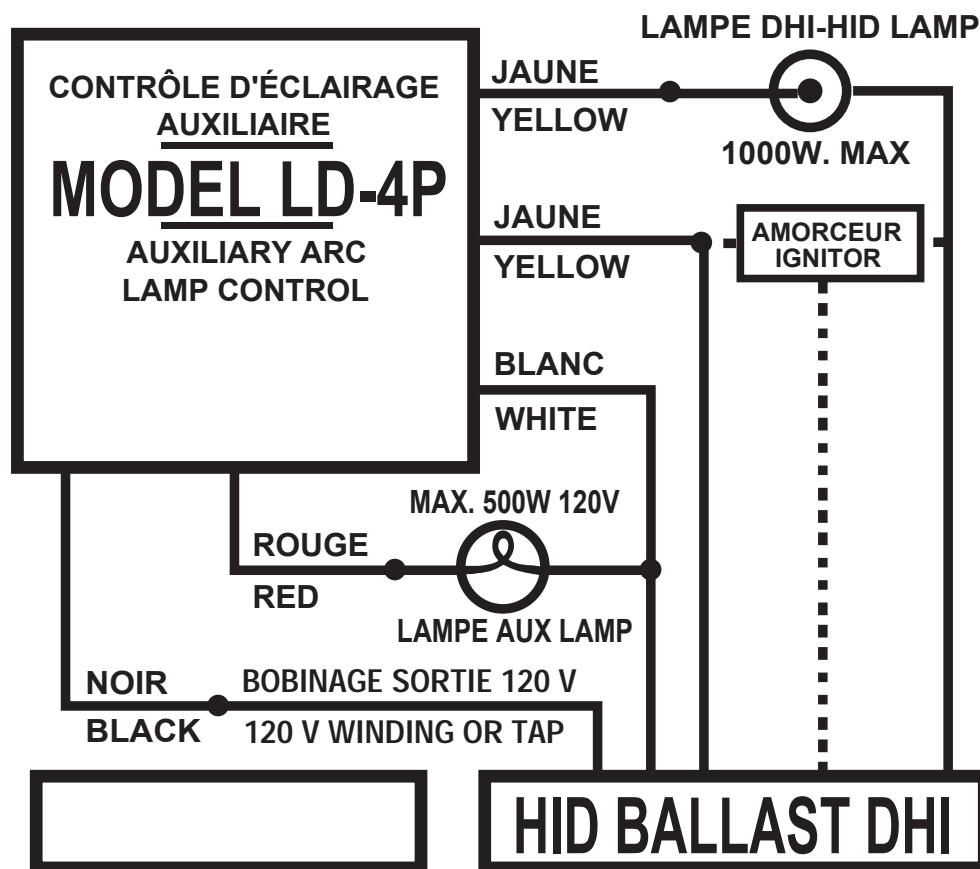

LENDAR DESIGN INC

1360 Mont-Hibou, Sainte-Adèle, Qc, Canada J8B 1X7

Tel.: 450 229-5597

lendar@lendar.com

lendar.com

AUXILIARY ARC LAMP CONTROL Model LD-4P

LENDAR DESIGN INC

FABRIQUÉ AU
MADE IN

CANADA